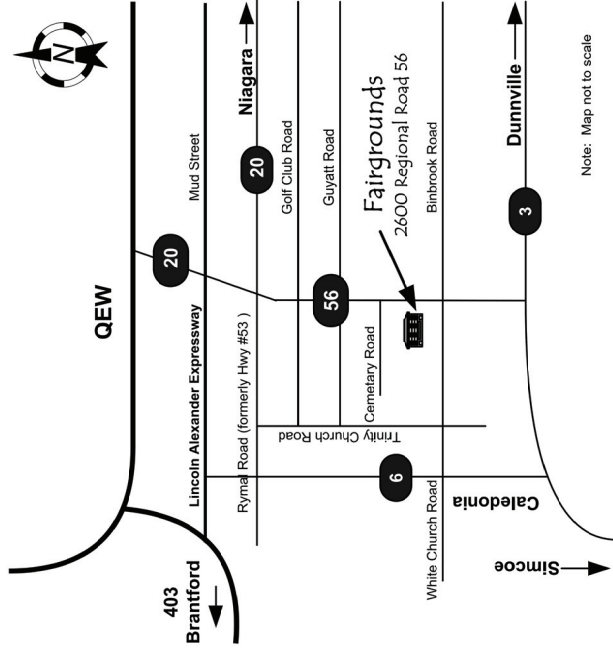

Friday, September 16th

5:00 pm	Campbell's Midway opens All Exhibition Halls open
Throughout the Evening	Gord Searle - Horsemanship visit: www.gordsearle.com
6:00 pm	The Kelleys on Main Stage
7:00 pm	PARADE
7:45 pm	OFFICIAL OPENING
8:00 pm	CANADA'S #1 DEMOLITION DERBY Full Size Pro Modified Full Size Straight Stock 4 Cylinder Figure 8
10:30 pm	All Exhibition Halls close

ADMISSION (includes H.S.T)	
Children 12 Yrs & Under.....	Free
Adults.....	$7.00
All Weekend Admission Bracelet Available for advance purchase only at Fair Office Aug 29th—Sept 12th, 2011	$14.00
Parking on Grounds.....	Free

Inside space available for Commercial and Craft Exhibitors. Contact Melvin Switzer at the Fair Office (905) 692-4003

Saturday, September 17th

10:00 am	All Exhibition Halls open
Throughout the Day	Gord Searle - Horsemanship visit: www.gordsearle.com
11:00 am	Goat Show
11:00 am	Miniature Horse Show
	The BEN SHOW! Sponsored by RBC, 2166 Rymal Rd E., Elfrida Juggling, unicycling, stilt walking & balancing acts. Watch him as he performs his amazing feats. Stage Shows beside building 6 at 12:00, 2:30 & 4:00 pm
	REPTILE SHOW Presented by "The Reptile Store" in Hamilton Stage Shows beside building 6 at 11:15 am and 4:30 pm
12 - 4 pm	"SUNFLOWER THE CLOWN"
1:00 pm	Pet Show— beside building 6
1:00 pm	Guernsey Show, Milking Demo Old MacDonald's Farm
1:30 pm	Kicks Karate Demonstration -beside building 6
2:00 pm	Children's Games in Building 4
	The RAPTOR SHOW Birds of Prey Demonstrations Shows at 1:00, 3:00 and 4:30 pm at the Little League Ball Park
2 - 4 pm	"BINBROOK IDOL" Contest sponsored by Scotiabank, Elfrida -in front of the grandstand -pre-registration required -details at www.BinbrookFair.org
3:00 pm	Milking Demo Old MacDonald's Farm
5:30 pm	The Kelleys on Main Stage
7:30 pm	CANADA'S #1 DEMOLITION DERBY Full Size Pro Modified Ladies Full Size Straight Stock Midsize Straight Stock
10:30 pm	All Exhibition Halls Close

Enjoy CAMPBELL'S MIDWAY and OLD MACDONALD'S FARM ANIMAL DISPLAYS daily throughout the Fair

Times and Events Subject to Change

Sunday, September 18th

FAMILY DAY CAMPBELL'S AMUSEMENTS PRESENTS "BRACELET SPECIAL" Ride all you can from 11am until closing for $18.00	
Community Church Service & Pancake Breakfast 10am—12pm Details available at the Fair Office (905) 692-4003 or from Reverend Bob (905) 921-5667	
10:00 am	Line Classes for Heavy Horses
10:00 am	4-H Inter County Beef Calf Club Show
10:30 am	All Exhibition Halls open
Throughout the Day	Gord Searle - Horsemanship visit: www.gordsearle.com
REPTILE SHOW Presented by "The Reptile Store" in Hamilton Stage Shows beside building 6 at 11:30 am, 1:30 and 3:00 pm	
12 - 4 pm	"SUNFLOWER THE CLOWN"
The BEN SHOW! Sponsored by RBC, 2166 Rymal Rd E., Elfrida Stage Shows beside building 6 at 12:30, 2:30 & 4 pm	
12:00 pm	Baby Show – Memorial Hall Registration - 11:00 - 11:45am
12:30 pm	Hitch classes for Heavy Horses
The RAPTOR SHOW Birds of Prey Demonstrations Shows at 1:00, 2:30 and 4:00 pm at the Little League Ball Park	
1:00 pm	Beef Cattle & Sheep Show Milking Demo – Old MacDonald's Farm Heavy Horse Show & Roadsters
1:00pm	Broadway Bound Dance Studio - beside building 6
1:30 pm	Horse Pulls – In front of the Grandstand
1:30, 2:30 & 3:30 pm	Sheep Shearing Demo - Old MacDonald's Farm
2:00 pm	Children's Games in Building 4
4:00 pm	Quilt Draw
5:30 pm	All Exhibition Halls close
6:00 pm	Exhibitors - pick up exhibits