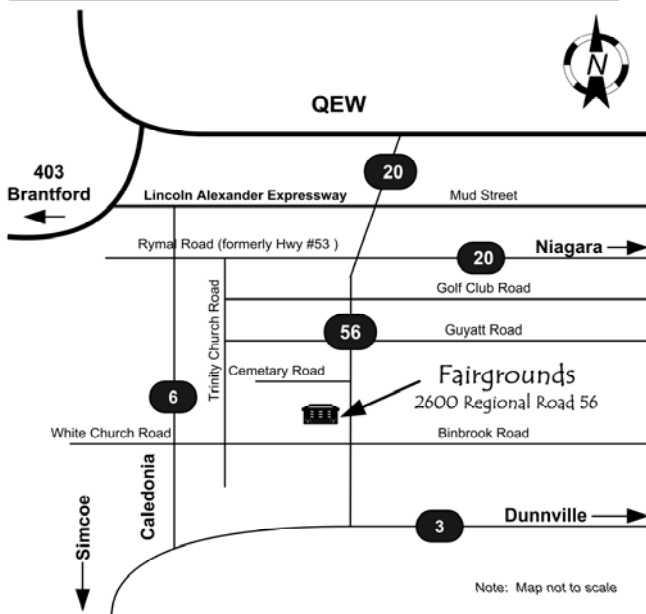

Friday, September 16th

5:00 pm	Campbell's Midway opens All Exhibition Halls open
Throughout the Evening	Gord Searle - Horsemanship visit: www.gordsearle.com
6:00 pm	The Kelleys on Main Stage
7:00 pm	PARADE
7:45 pm	OFFICIAL OPENING
8:00 pm	CANADA'S #1 DEMOLITION DERBY Full Size Pro Modified Full Size Straight Stock 4 Cylinder Figure 8
10:30 pm	All Exhibition Halls close

ADMISSION (includes H.S.T)

Children 12 Yrs & Under.....	Free
Adults.....	$7.00
All Weekend Admission Bracelet Available for advance purchase only at Fair Office Aug 29th—Sept 12th, 2011	$14.00
Parking on Grounds.....	Free

Inside space available for Commercial and Craft Exhibitors. Contact Melvin Switzer at the Fair Office (905) 692-4003

Saturday, September 17th

10:00 am	All Exhibition Halls open
Throughout the Day	Gord Searle - Horsemanship visit: www.gordsearle.com
11:00 am	Goat Show
11:00 am	Miniature Horse Show
	The BEN SHOW! Sponsored by RBC, 2166 Rymal Rd E., Elfrida Juggling, unicycling, stilt walking & balancing acts. Watch him as he performs his amazing feats. Stage Shows beside building 6 at 12:00, 2:30 & 4:00 pm
	REPTILE SHOW Presented by "The Reptile Store" in Hamilton Stage Shows beside building 6 at 11:15 am and 4:30 pm
12 - 4 pm	"SUNFLOWER THE CLOWN"
1:00 pm	Pet Show— beside building 6
1:00 pm	Guernsey Show, Milking Demo Old MacDonald's Farm
1:30 pm	Kicks Karate Demonstration -beside building 6
2:00 pm	Children's Games in Building 4
	The RAPTOR SHOW Birds of Prey Demonstrations Shows at 1:00, 3:00 and 4:30 pm at the Little League Ball Park
2 - 4 pm	"BINBROOK IDOL" Contest sponsored by Scotiabank, Elfrida -in front of the grandstand -pre-registration required -details at www.BinbrookFair.org
3:00 pm	Milking Demo Old MacDonald's Farm
5:30 pm	The Kelleys on Main Stage
7:30 pm	CANADA'S #1 DEMOLITION DERBY Full Size Pro Modified Ladies Full Size Straight Stock Midsize Straight Stock
10:30 pm	All Exhibition Halls Close

Enjoy CAMPBELL'S MIDWAY and OLD MACDONALD'S FARM ANIMAL DISPLAYS daily throughout the Fair

Times and Events Subject to Change

Sunday, September 18th

FAMILY DAY CAMPBELL'S AMUSEMENTS PRESENTS "BRACELET SPECIAL" Ride all you can from 11am until closing for $18.00	
Community Church Service & Pancake Breakfast 10am—12pm Details available at the Fair Office (905) 692-4003 or from Reverend Bob (905) 921-5667	
10:00 am	Line Classes for Heavy Horses
10:00 am	4-H Inter County Beef Calf Club Show
10:30 am	All Exhibition Halls open
Throughout the Day	Gord Searle - Horsemanship visit: www.gordsearle.com
REPTILE SHOW Presented by "The Reptile Store" in Hamilton Stage Shows beside building 6 at 11:30 am, 1:30 and 3:00 pm	
12 - 4 pm	"SUNFLOWER THE CLOWN"
The BEN SHOW! Sponsored by RBC, 2166 Rymal Rd E., Elfrida Stage Shows beside building 6 at 12:30, 2:30 & 4 pm	
12:00 pm	Baby Show – Memorial Hall Registration - 11:00 - 11:45am
12:30 pm	Hitch classes for Heavy Horses
The RAPTOR SHOW Birds of Prey Demonstrations Shows at 1:00, 2:30 and 4:00 pm at the Little League Ball Park	
1:00 pm	Beef Cattle & Sheep Show Milking Demo – Old MacDonald's Farm Heavy Horse Show & Roadsters
1:00pm	Broadway Bound Dance Studio - beside building 6
1:30 pm	Horse Pulls – In front of the Grandstand
1:30, 2:30 & 3:30 pm	Sheep Shearing Demo - Old MacDonald's Farm
2:00 pm	Children's Games in Building 4
4:00 pm	Quilt Draw
5:30 pm	All Exhibition Halls close
6:00 pm	Exhibitors - pick up exhibits