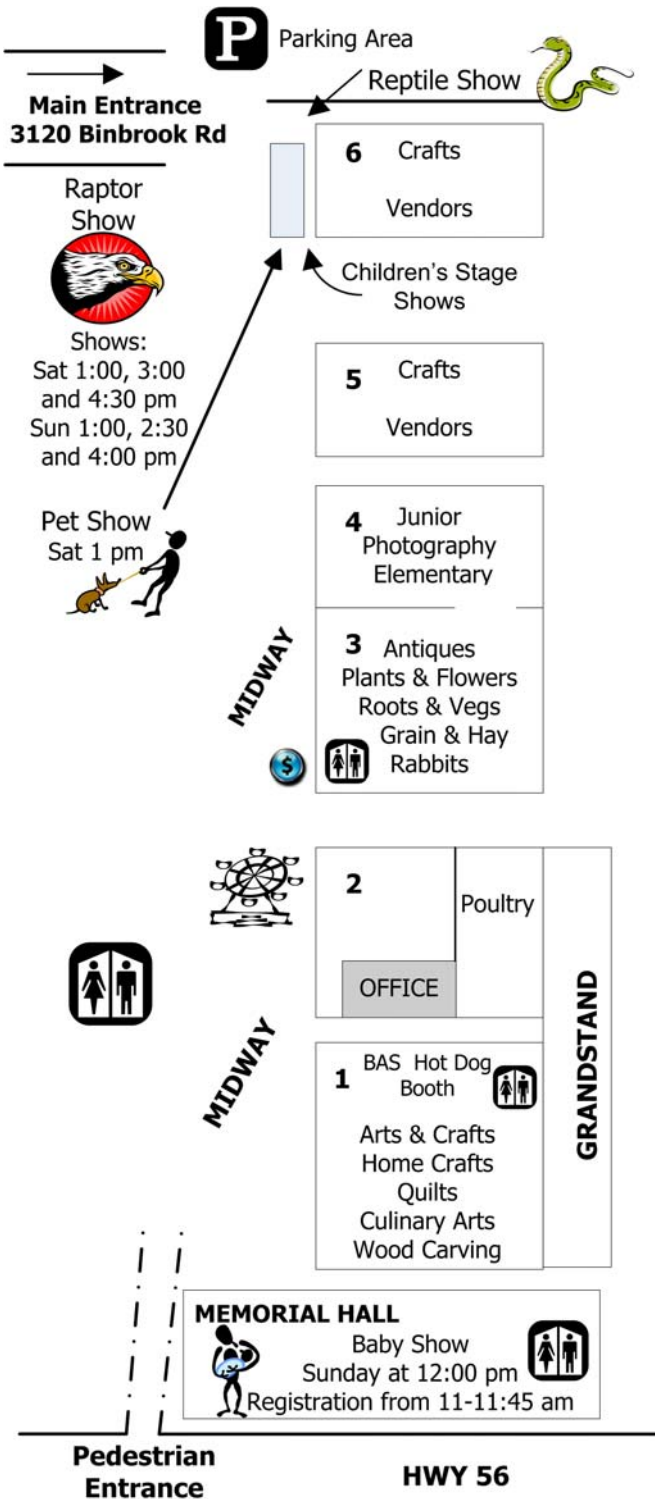

Binbrook Agricultural Society
Box 244, Binbrook, Ontario L0R 1C0
(905) 692-4003
www.BinbrookFair.org

Note: Map not to scale